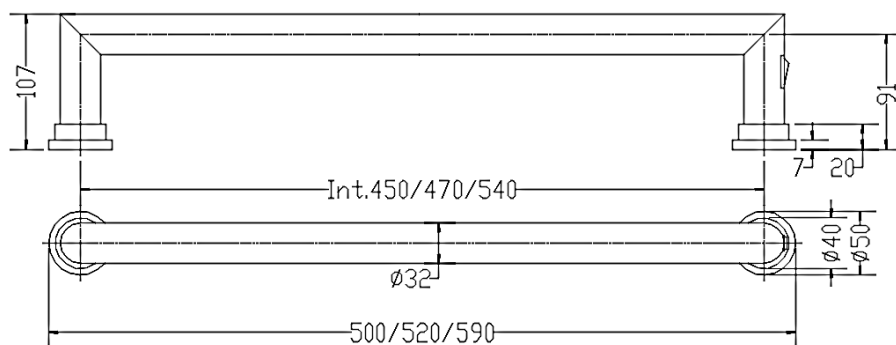

Trattamento galvanico (TG)
Galvanic treatment (TG)
Гальваническое покрытие (TG)

Verniciato (V)
Vernished (V)
Покраска (V)

INT. (mm)	WATT	WATT	WEIGHT
450	20	20	2.3
470	20	20	2.3
540	20	20	2.3